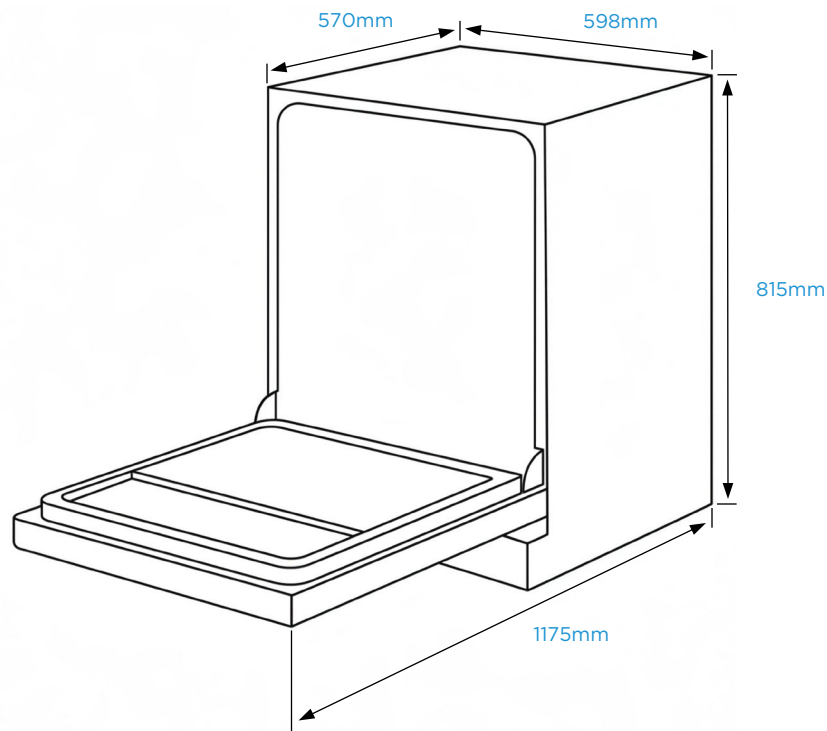

# MDW6099B15BDX

60cm Built-Under Dishwasher | 15 Place | Easy Lift | Dark Stainless

FEATURES		
Finish	Dark Stainless	
Installation Type	Built Under (Kick Plate Included)	
Place Settings	15	
Control Type	Touch Control   LCD Screen	
Lower Basket Type	Easy Lift	
Upper Basket Type	Height Adjustable	
No. of Programs	9	
Wifi	Via Smart Home Connect	
Cutlery Storage	Infinite Cutlery Tray + Basket	
Drying System	Natural with Auto Open	
Motor Type	BLDC	
Flood Protection	Overflow Sensor   Aqua Stop	
Programs	Auto Intensive Whisper ECO Hygiene Care+	90mins Glass Rapid Machine Care+
Auxiliary Functions	Ion Dishfresh Dualzone	Auto Open Child Lock Delay Start

# MDW6099B15BDX

60cm Built-Under Dishwasher | 15 Place | Easy Lift | Dark Stainless

Visit Us

VERSION NO. 20260316

Product and cut-out dimensions are to be used as a guide only. Please refer to actual product before installing or refer to the instruction manual or website for full instructions.

## SPECIFICATIONS

Energy Rating	4.5 ★
Energy Consumption Per Year	206kWh
Water Rating	5.5 ★
Litres Per Wash	11.1L
Noise Level	43 dB(A)
Electrical Connection	10A Plug & Lead
Power Input & Supply	2100W   220-240V - 50Hz
Power Cord Length	1.5m
Inlet Hose Length	1.8m
Outlet Hose Length	1.8m

## PRODUCT & PACKAGING INFORMATION

Carton Dimensions W x D x H	645 x 645 x 890mm
Product Dimensions W x D x H	598 x 570 x 815mm
Gross Weight	42.3kg
Net Weight	39.5kg
EAN	6 939962 633978