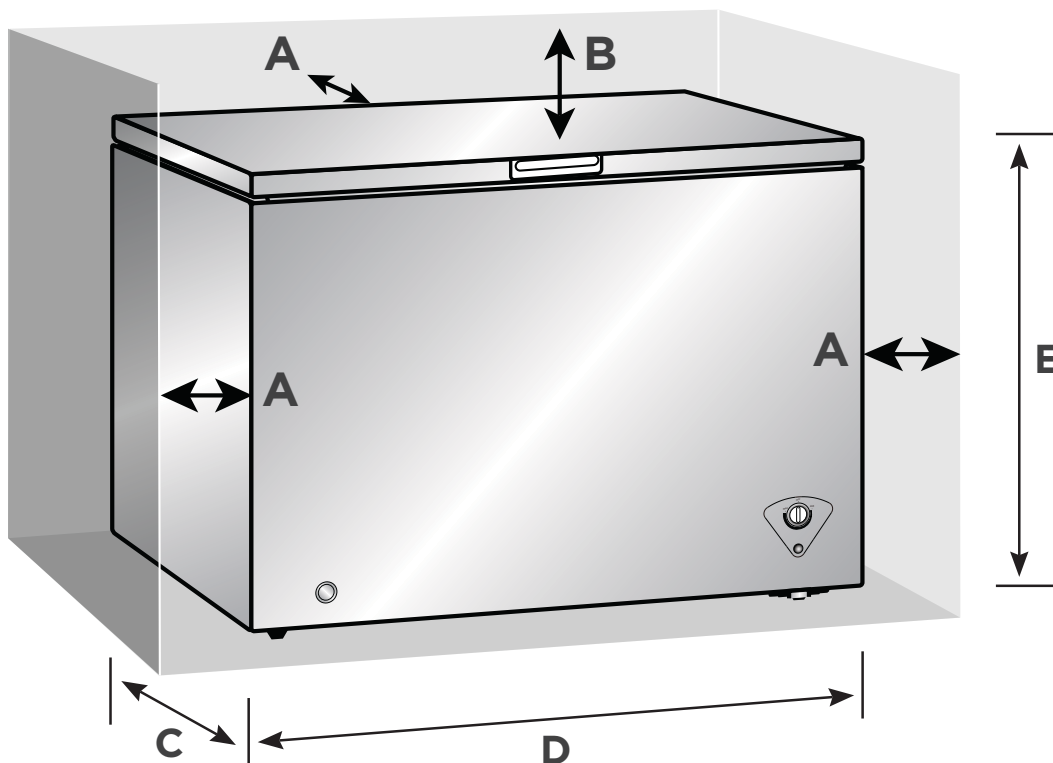

Removable Storage Basket

Keeps short-term stored items within easy reach while keeping things tidy.

Easy-to-clean Interior

The interior quickly and easily wipes clean with a damp cloth.

8.8 Cu. Ft. Chest Freezer

Model MRC09M4AWW

SPECIFICATIONS

Models	MRC09M4AWW	
Colour	White	
PERFORMANCE		
ENERGY STAR®	-	
UL Certification	Yes	
FEATURES		
Capacity (cu. ft.)	8.8	
Cooling Type (Direct-cooling/Air-cooled Frost-free)	Direct-cooling	
Defrost Type	Manual	
Power On Indicator Light	Yes	
Interior Lighting	-	
Drain Included	Yes	
Electronic Temperature Control	-	
Ice Maker	-	
Temperature Alarm	-	
Security Lock	-	
Child Safety Locks	-	
ELECTRICAL		
Voltage (V)	115	
Amperage (A)	0.95	
PHYSICAL ATTRIBUTES		
Appliance Cabinet Colour	White	
Door Handles Colour	White	
Door Style	Flat	
Removable Bin/Basket(s)	1, Plastic	
Handle Type	Pocket	
Reversible Door	-	
Dimensions (W*D*H)	in	38.8 x 23.6 x 33.5
	cm	98.5 x 59.9 x 85.1
Net Weight	lbs	91
	kg	41.3
Warranty	1 Year Parts and Labor, 10 Years Compressor	

8.8 Cu. Ft. Chest Freezer Model MRC09M4AWW

Recommended Clearance

Minimum clearances between the freezer and adjacent walls or other surfaces:

A 8" (20 cm)

Between sides and back
of cabinet and walls

B 27.5" (70 cm)

Above the freezer

C 23.6" (59.9 cm)

Depth

D 38.8" (98.5 cm)

Width

E 33.5" (85.1 cm)

Height