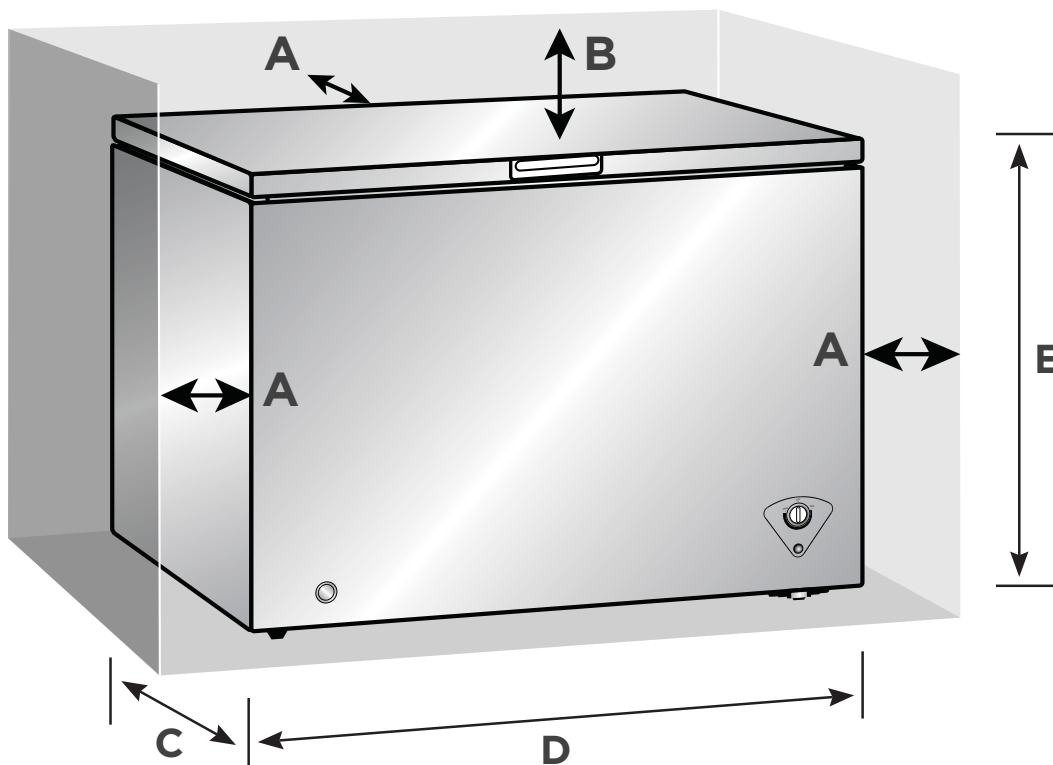

Removable Storage Basket

Keeps short-term stored items within easy reach while keeping things tidy.

Easy-to-clean Interior

The interior quickly and easily wipes clean with a damp cloth.

8.8 Cu. Ft. Chest Freezer

Model MRC09M4AWW

SPECIFICATIONS

Models	MRC09M4AWW	
Color	White	
PERFORMANCE		
ENERGY STAR®	-	
UL Certification	Yes	
FEATURES		
Capacity (cu. ft.)	8.8	
Cooling Type (Direct-cooling/Air-cooled Frost-free)	Direct-cooling	
Defrost Type	Manual	
Power On Indicator Light	Yes	
Interior Lighting	-	
Drain Included	Yes	
Electronic Temperature Control	-	
Ice Maker	-	
Temperature Alarm	-	
Security Lock	-	
Child Safety Locks	-	
ELECTRICAL		
Voltage (V)	115	
Amperage (A)	0.95	
PHYSICAL ATTRIBUTES		
Appliance Cabinet Color	White	
Door Handles Color	White	
Door Style	Flat	
Removable Bin/Basket(s)	1, Plastic	
Handle Type	Pocket	
Reversible Door	-	
Dimensions (W*D*H)	in	38.8 x 23.6 x 33.5
	cm	98.5 x 59.9 x 85.1
Net Weight	lbs	91
	kg	41.3
Warranty	1 Year Parts and Labor, 10 Years Compressor	

8.8 Cu. Ft. Chest Freezer

Model MRC09M4AWW

Recommended Clearance

Minimum clearances between the freezer and adjacent walls or other surfaces:

A 8" (20 cm)

Between sides and back of cabinet and walls

B 27.5" (70 cm)

Above the freezer

C 23.6" (59.9 cm)

Depth

D 38.8" (98.5 cm)

Width

E 33.5" (85.1 cm)

Height