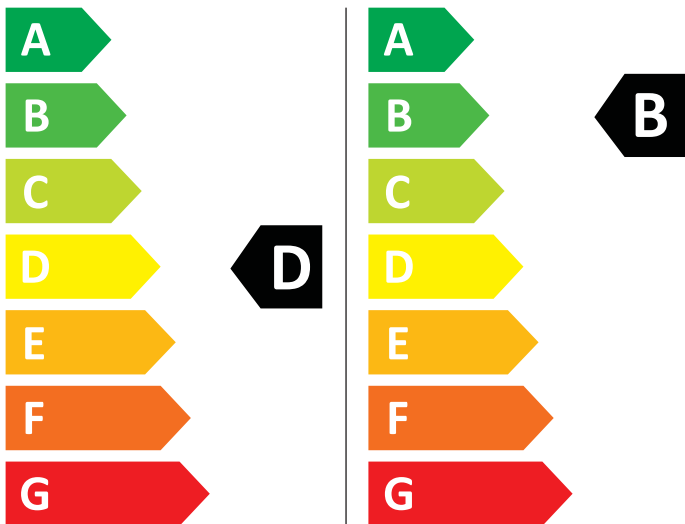

ENERG

MIDEA

MFK01D100B/W-IT

343 kWh/100

59 kWh/100

7,0 kg

10,0 kg

100 L