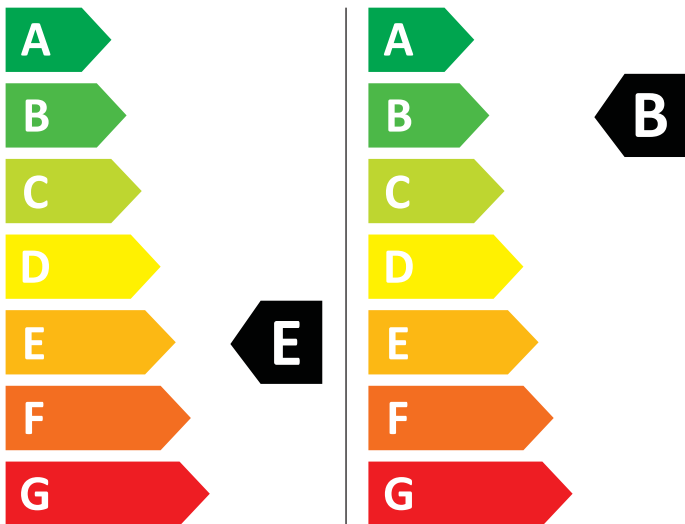

ENERG

MIDEA

MFK01D80B/W-IT

360 kWh/100

55 kWh/100

6,0 kg

8,0 kg

90 L