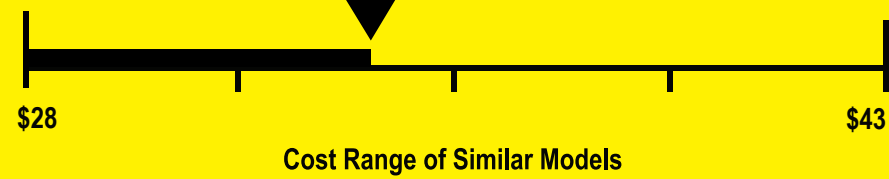

## Estimated Yearly Energy Cost (when used with an electric water heater)

**\$34**

**240** kWh

Estimated Yearly Electricity Use

**\$24**

Estimated Yearly Energy Cost  
(when used with a natural gas water heater)