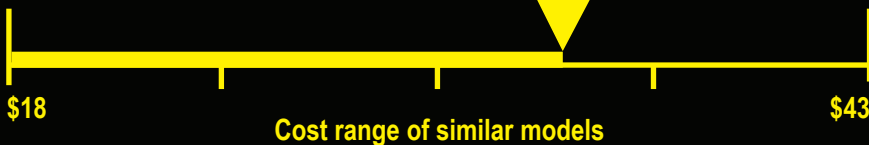

U.S. Government

Federal law prohibits removal of this label before consumer purchase.

ENERGYGUIDE

Upright Freezer
• Manual Defrost

Midea America Corp.
Model MRU03M2ABB
Capacity: 3.0 Cubic Feet

Compare ONLY to other labels with yellow numbers.
Labels with yellow numbers are based on the same test procedures.

Estimated Yearly Energy Cost

\$34

240 kWh

Estimated Yearly Electricity Use

- Your cost will depend on your utility rates and use.
- Cost range based only on upright freezer models of similar capacity with manual defrost.
- Estimated energy cost based on a national average electricity cost of 14 cents per kWh.