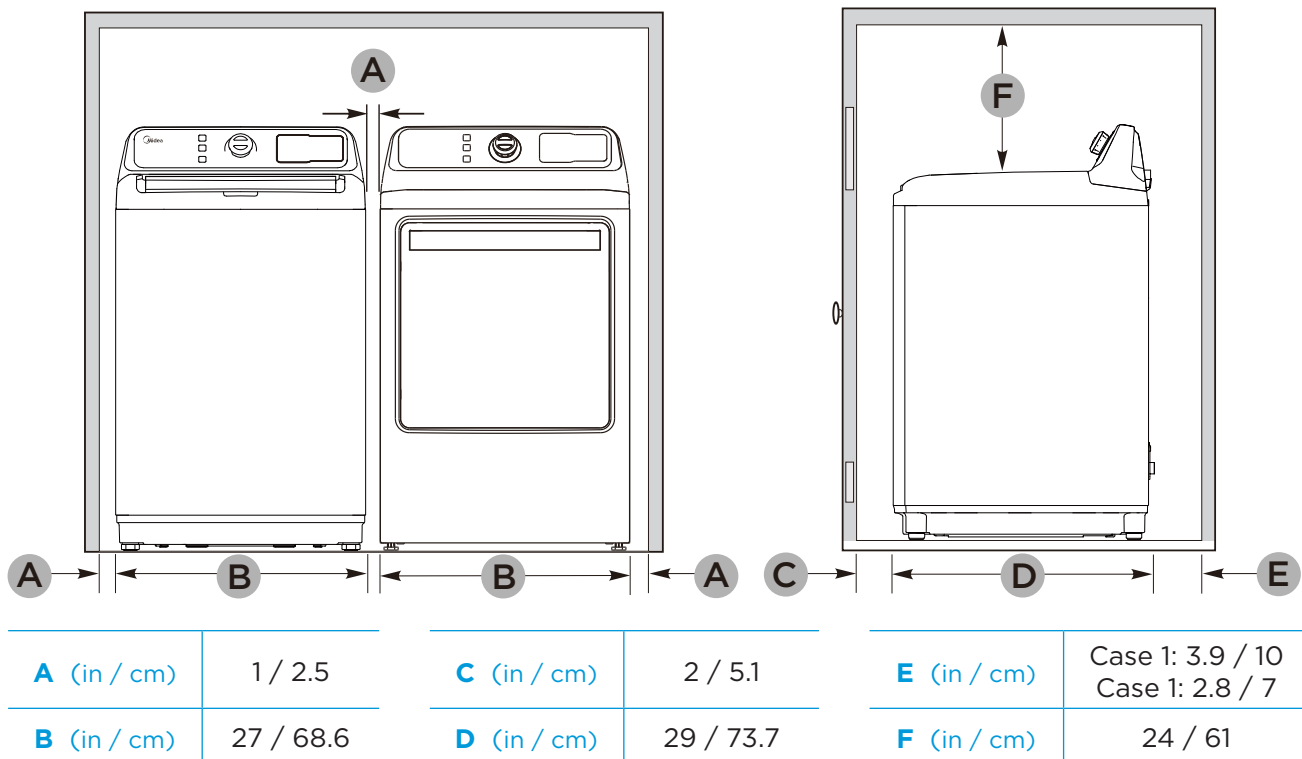

4.5 Cu. Ft Top Load Washer & 7.5 Cu. Ft. Dryer

Models MLV45N1BWW, MLE45N1BWW, MLG45N1BWW,
MLV45N3BWW, MLE45N3BWW, MLG45N3BWW

Alcove or Closet or Wall Insert/Recessed Installations

Minimum clearances between the unit and adjacent walls or other surfaces:

Sides (in / cm)	1 / 2.5	Rear (in / cm)	6 / 15.2
Top (in / cm)	24 / 61	Closet Front (in / cm)	2 / 5.1
Gap between the end of water valve and the wall (in / cm)		Case 1: If you connect the supply hose after you install your washer: Over 3.9 in. (10 cm) Case 2: If you connect the supply hose before you install your washer: Over 2.8 in. (7 cm)	

WARNING

- The dryer must be exhausted to the outside to reduce risk of fire when installed any place inside the house.
- No other fuel-burning appliance should be installed in the same closet as the dryer.