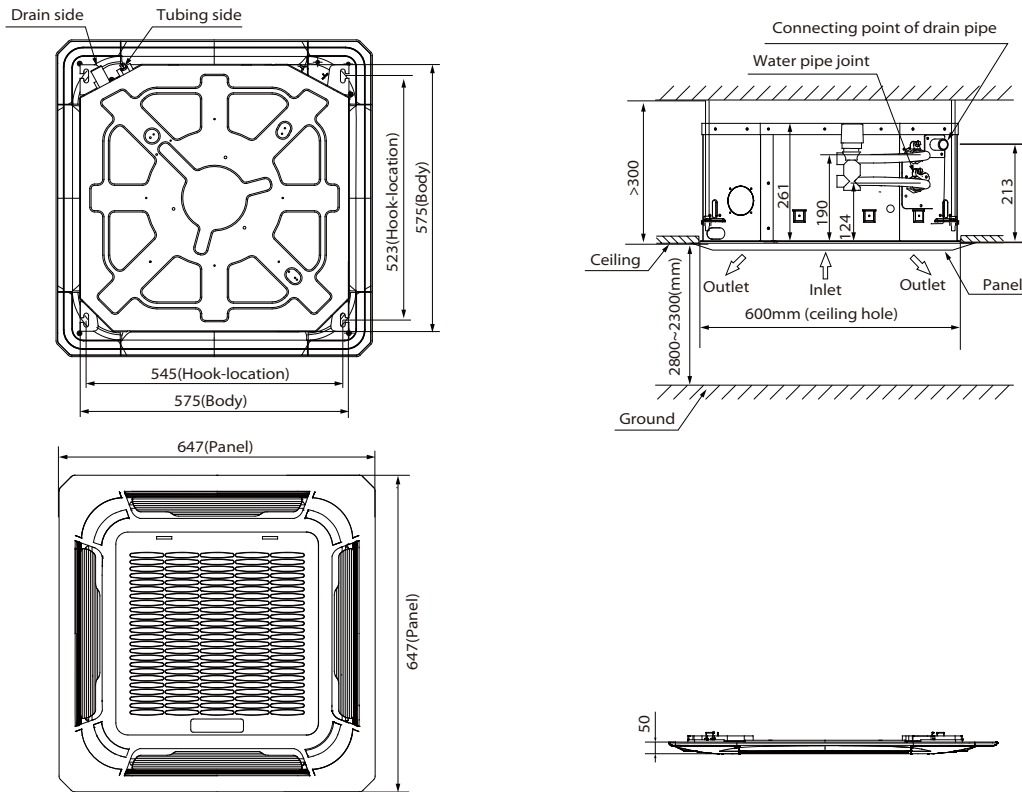

# Compact Four-way Cassette Two-pipe AC Fan Coil Unit

## Features

- ❖ Compact design, extremely compact casing suits any room's decoration
- ❖ Simple installation and easy maintenance
- ❖ Round blow air supply enables uniform air flow distribution
- ❖ Unique design of the centrifugal fan ensures extra-quiet operation and high efficiency
- ❖ Wireless remote control with LED display, wired control is optional
- ❖ Built-in drain water pump with 500mm pumping head
- ❖ Optional extended drainage tray for protecting ceiling better
- ❖ Four speed motor with one reserved for more choice
- ❖ Fresh air provision makes life healthier and more comfortable

# Dimensions

# Specifications

Model			MKD-300	MKD-400	MKD-500
Power supply		V/Ph/Hz	220-240/1/50		
Air flow (H/M/L)		m <sup>3</sup> /h	510/440/360	680/580/480	850/730/600
		CFM	300/260/210	400/340/280	500/430/350
Cooling	Capacity (H/M/L)	kW	3/2.58/2.16	3.7/3.18/2.66	4.5/3.6/3.06
	Water flow rate	L/h	516	636	774
	Water pressure drop	kPa	14	15	16
Heating	Capacity (H/M/L)	kW	4/3.5/3.08	5.1/4.3/3.83	6/4.76/4.07
	Water pressure drop	kPa	12	13	15
Power input (H/M/L)		W	50/40/30	70/50/40	95/53/42
Sound pressure level (H/M/L)		dB(A)	36/33/28	42/39/32	45/42/34
Coil	Row		2		
	Max. working pressure	MPa	1.6		
	Diameter	mm	Ø7		
Panel	Net dimensions (WxHxD)	mm	647x50x647		
	Packing size (WxHxD)	mm	715x123x715		
	Net weight	kg	2.5		
	Gross weight	kg	4.5		
Body	Net dimensions (WxHxD)	mm	575x261x575		
	Packing size (WxHxD)	mm	670x290x670		
	Net weight	kg	16.5		
	Gross weight	kg	20		
Pipe connections	Water inlet/outlet pipe	inch	G3/4		
	Drain pipe	mm	ODØ25		
Standard controller			Wireless remote controller		